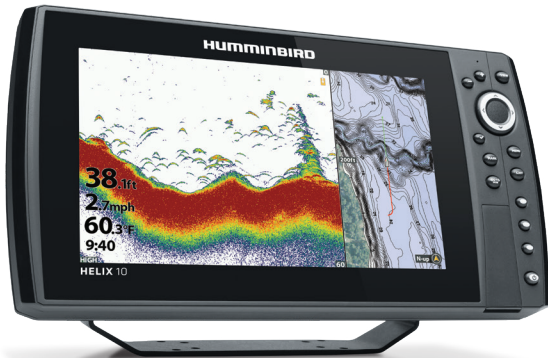

# HUMMINBIRD® COMPATIBILITY

With the One-Boat Network™, you can control your Cannon Optimum downriggers and view information from them on your Humminbird® fish finder. Cannon Optimum and Optimum TS Electric Downriggers are compatible with the below Humminbird Fish Finders.